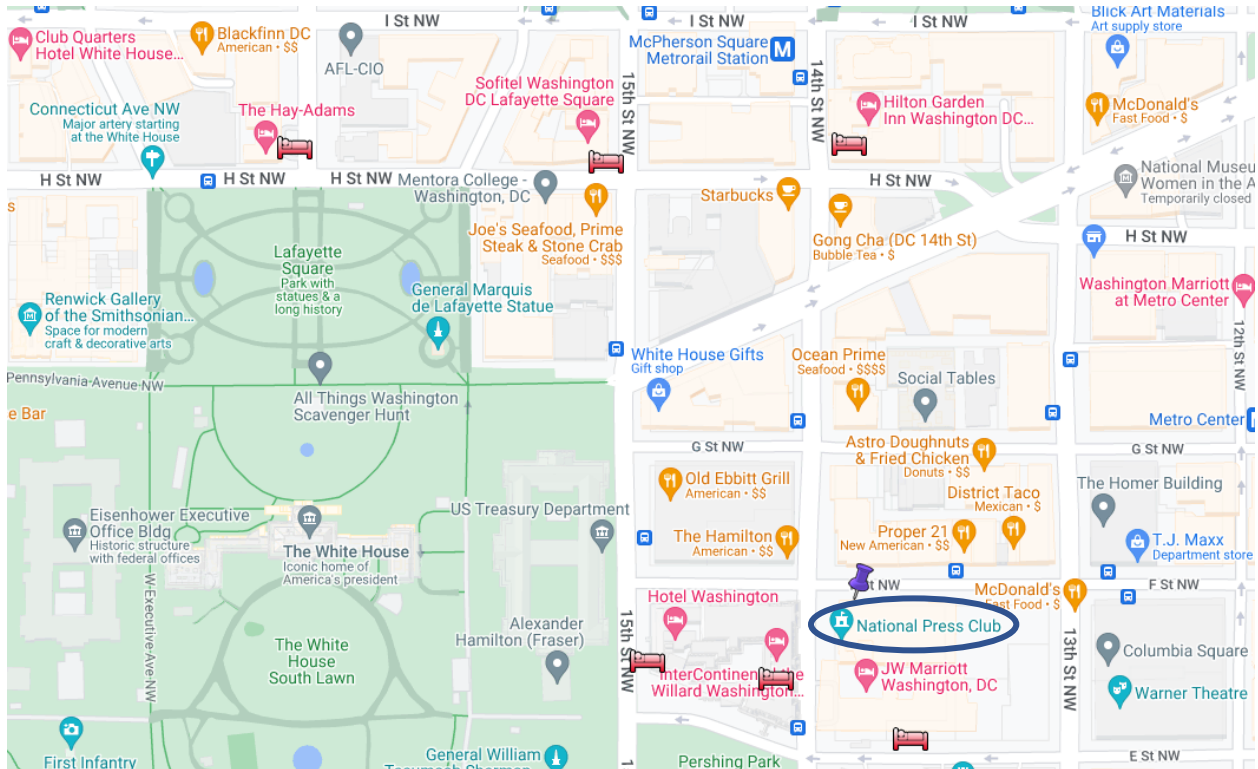

AMERICAN SOCIETY OF CLINICAL HYPNOSIS

HOTEL RESOURCE LIST

The hotels listed here are within easy walking distance of ASCH Headquarters which are in the National Press Building, 529 14th St NW, Ste 1280. ASCH offices are two blocks from the White House and in the middle of the Federal District.

Hotel	Address	Phone	Web Link
Hilton Garden Inn	815 14 th St NW	202-783-7800	Website
Sofitel Washington	806 15 th St NW	202-730-8800	Website
Club Quarters Hotel	839 17 th St NW	202-463-6400	Website
Embassy Suites	900 10 th St NW	202-739-2001	Website
Washington Marriott	901 Massachusetts Ave NW	202-824-9200	Website
Hotel Washington	515 15 th St NW	202-661-2400	Website
JW Marriott	1331 Pennsylvania Ave NW	202-393-2000	Website